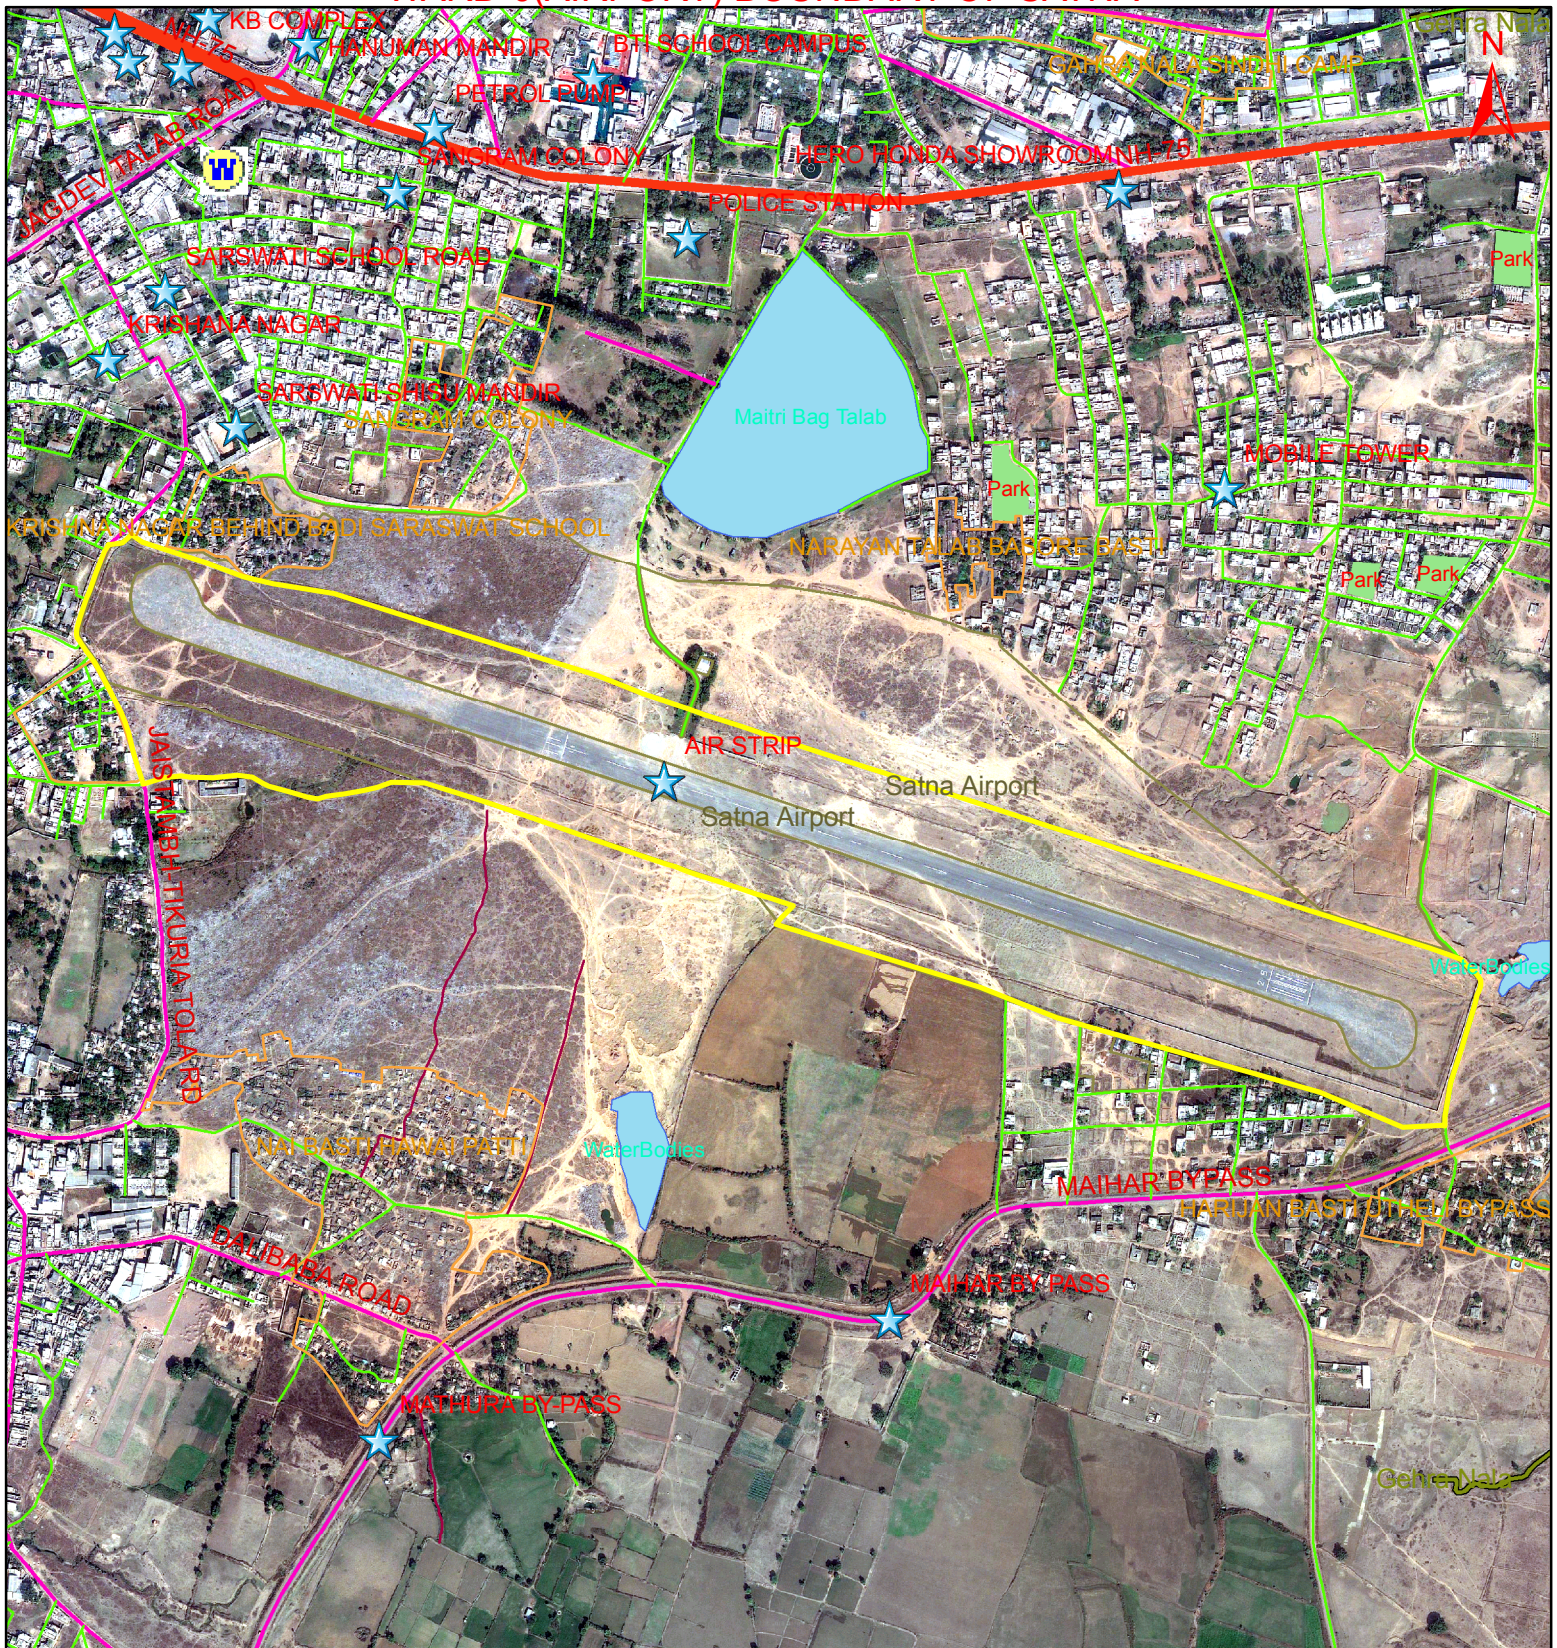

WARD-0(AIRPORT) BOUNDARY OF SATNA

Legend

| | | | | |
|---|---|--|--|---|
|  Ward-0 |  National Highway-75 |  Cartrack |  INDUSTRY |  WaterBodies |
|  SpatialDistributionofSlums |  Major Roads |  Culvert |  Forest |  Park |
|  ImportantLandmarks |  Other Roads |  Bridge |  Canals |  Nala |
|  WELL_Point |  Railways |  AIRPORT |  Rivers | |