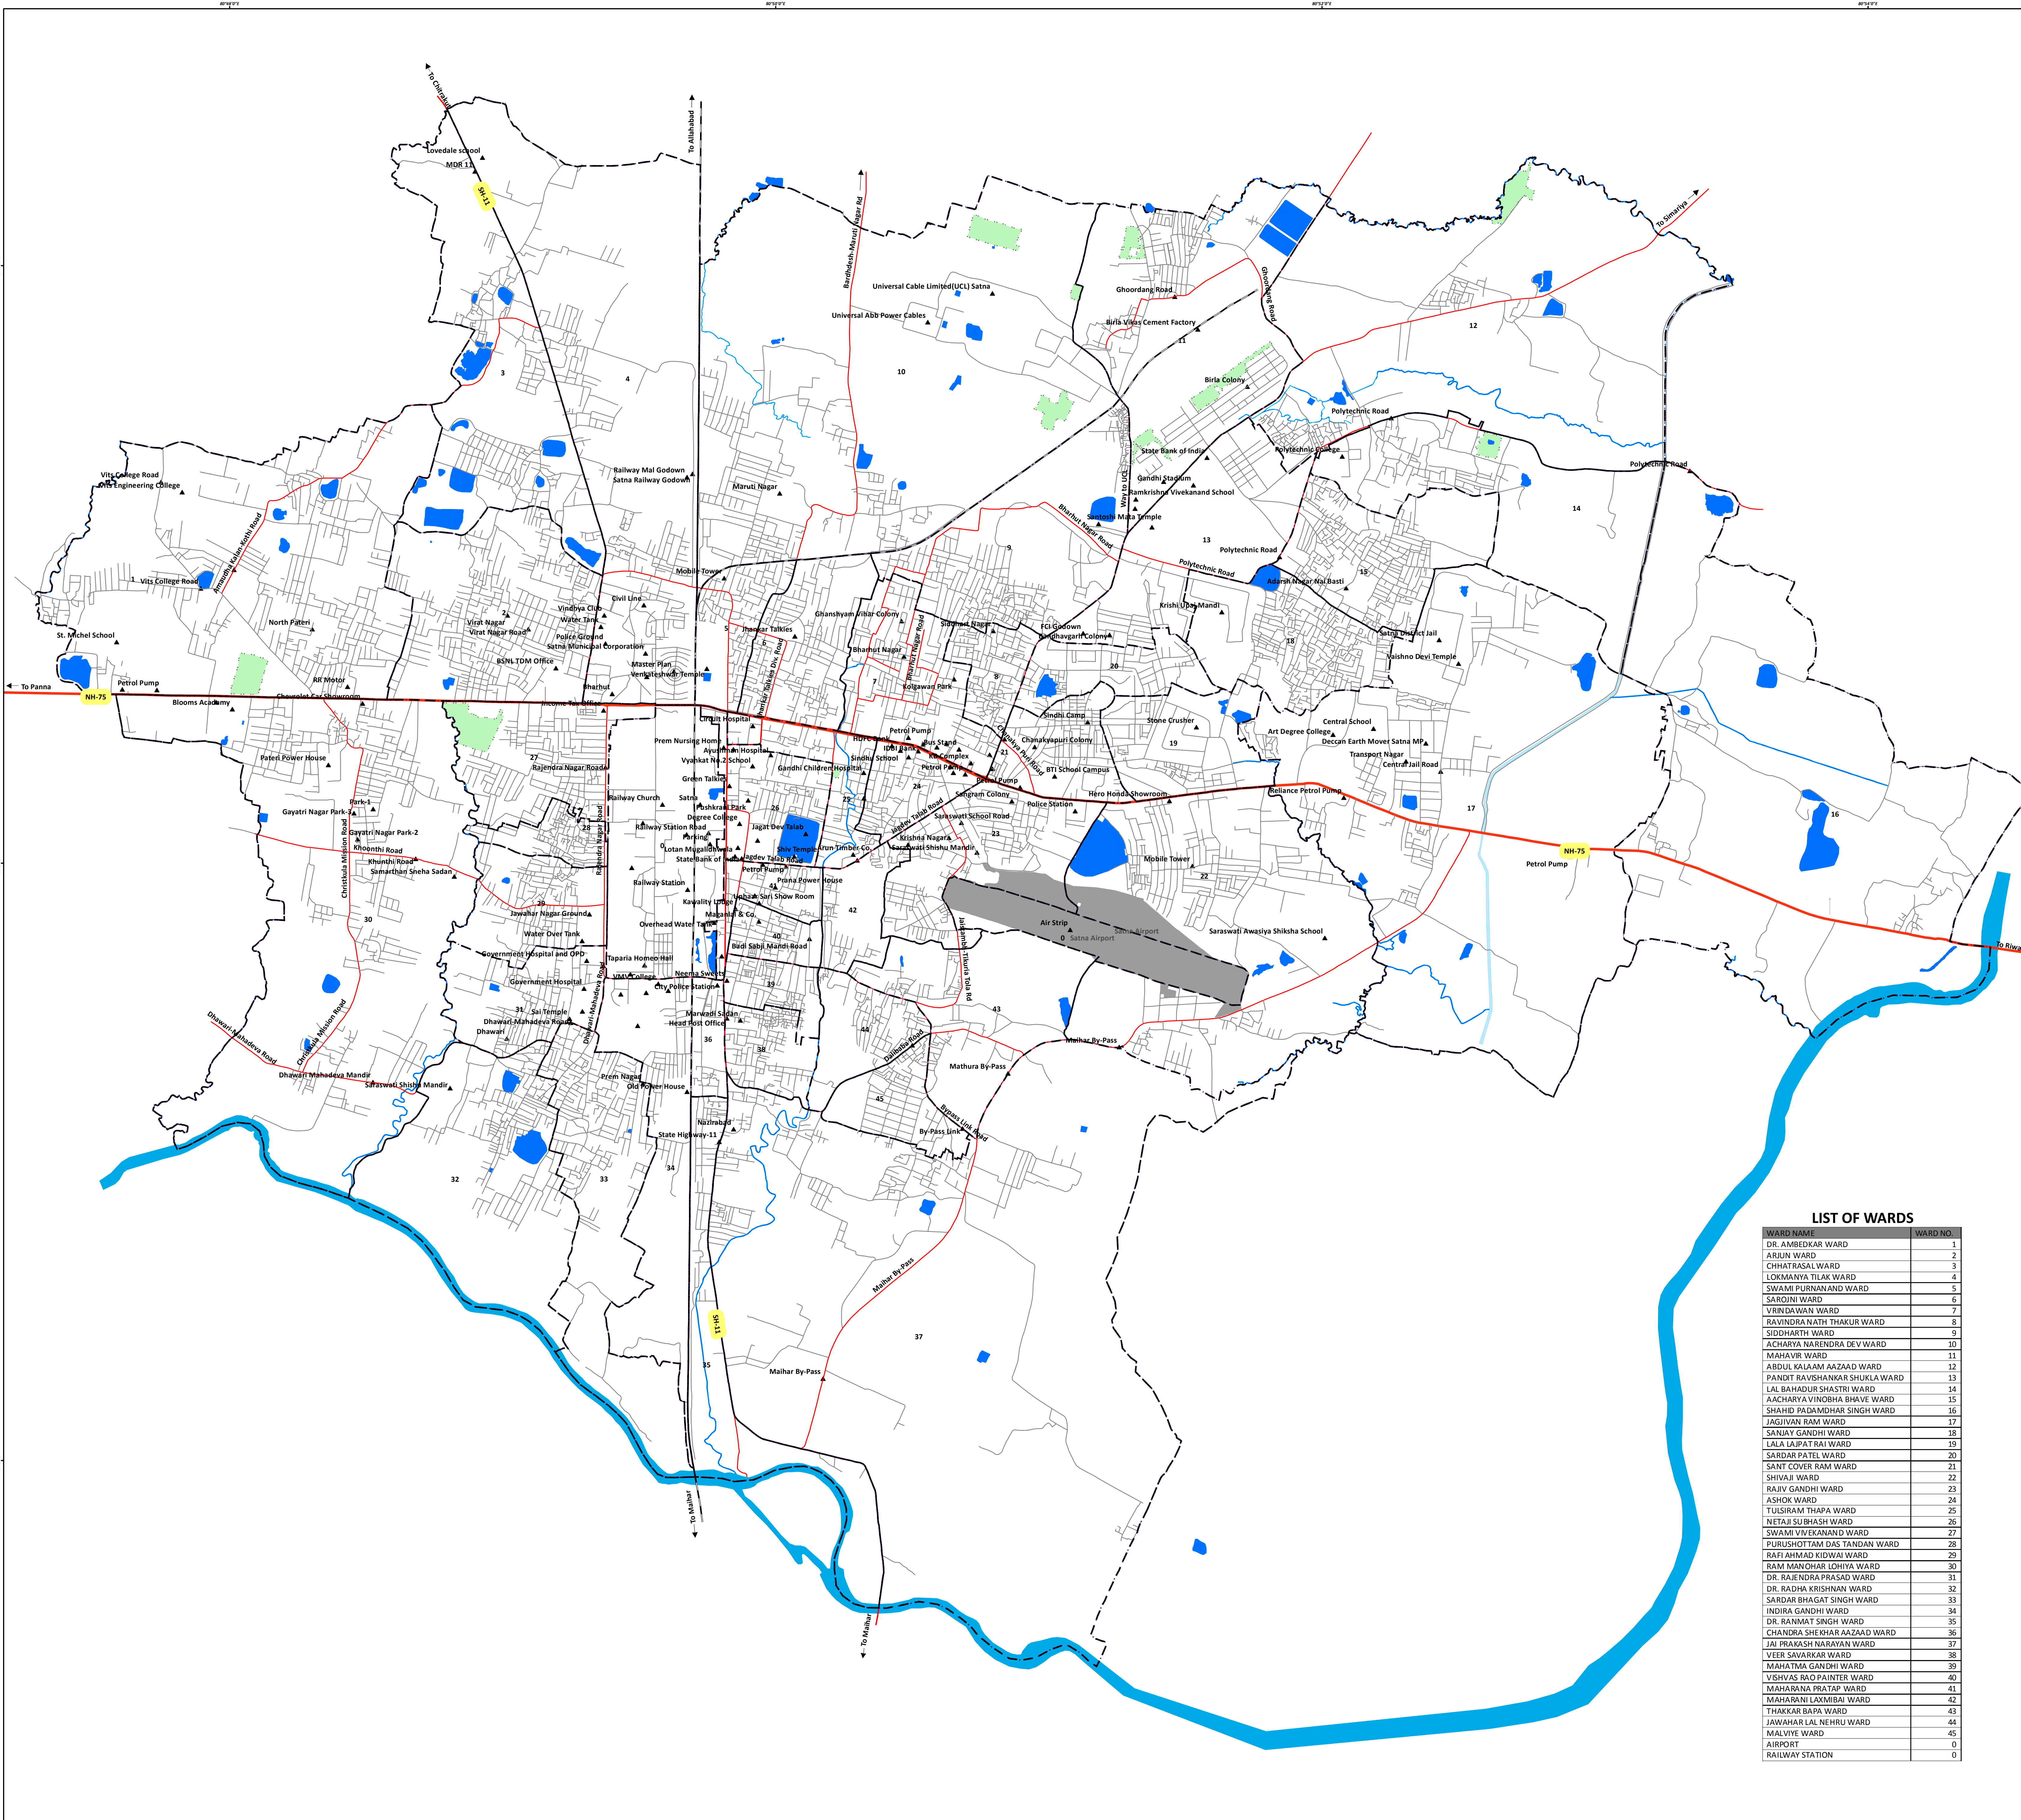

Map Title

MUNICIPAL WARD BOUNDARIES, SATNA

Legend

- Municipal Boundary
- Municipal Ward Boundary
- Railway Line
- National Highway
- State Highway
- Major Roads
- Other Roads
- Important Landmarks
- River
- Drainage
- Canals
- Ponds / Tanks / Reservoirs
- Forest
- Air Strip

Sources:

- (1) Survey of India Toposheet (No. 63 D / 14) on Scale 1 : 50,000
- (2) Quickbird Satellite Data (Acquisition Date : 22 June, 2012) procured from National Remote Sensing Centre (NRSC), Hyderabad
- (3) Town Map from Nagar Nigam, Satna

Urban Administration & Development Department
Government of Madhya Pradesh
"Palika Bhavan", 6 No Bus Stop, Shivaji Nagar, Bhopal 462016 (MP)

Satna Municipal Corporation

Version: Revision: Date :

LIST OF WARDS

WARD NAME	WARD NO.
DR. AMBEDKAR WARD	1
ARJUN WARD	2
CHHATRASAL WARD	3
LEKHANVA TILAK WARD	4
SWAMI PURNANAND WARD	5
SAROJNI WARD	6
VRINDAWAN WARD	7
RAVINDRA NATH THAKUR WARD	8
SIDDHARTHA WARD	9
ACHARYA NARENDRA DEV WARD	10
MAHAVIR WARD	11
ABDUL KALAM AZAAD WARD	12
PANDIT RAJESHANAR SHUKLA WARD	13
LAL BAHADUR SHASTRI WARD	14
AACHARYA VINOSHBA BHAVE WARD	15
SHAHID PADAMDHAR SINGH WARD	16
JAGJIVAN RAM WARD	17
SARJAY GANDHI WARD	18
LALA LAJPAT RAI WARD	19
SARDAR PATEL WARD	20
SANT COVER RAM WARD	21
SHIVAJI WARD	22
RAJIV GANDHI WARD	23
ASHOK WARD	24
TULSIRAM THAPA WARD	25
NETAJI SUBHASH WARD	26
SWAMI VIVEKANAND WARD	27
PURUSHOTTAM DAS TANDAN WARD	28
RAFI AHMAD KIDWAI WARD	29
RAM MANOHAR LOHIA WARD	30
DR. RAJENDRA PRASAD WARD	31
DR. RADHA KRISHNAN WARD	32
SARDAR BHAGAT SINGH WARD	33
INDIRA GANDHI WARD	34
DR. RAJNATH SINGH WARD	35
CHANDRA SHEKHAR AZAAD WARD	36
JAI PRAKASH NARAYAN WARD	37
VEER SAVARKAR WARD	38
MAHATMA GANDHI WARD	39
VISHVAS RAO PAINTER WARD	40
MAHARANA PRATAP WARD	41
MAHARANI LAXMIBAI WARD	42
THAKKAR BAPU WARD	43
JAYSHANKAR LAL NEHRU WARD	44
MALVIYE WARD	45
AIRPORT	0
RAILWAY STATION	0